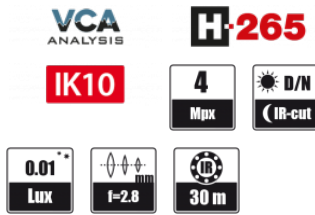

FUNCTIONS

COMPATIBILITY

KEY FEATURES

- •Resolution: 4 MPX
- •Lens: fixed focal, f=2.8 mm/F1.8
- •D/N function - IR cut filter
- •Video content analysis
- •WDR with double scan sensor
- •Min. Illumination: 0.01 lx (0 lx, IR on)
- •IR LED, range up to 30 m