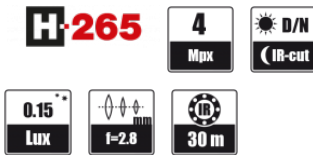

FUNCTIONS

COMPATIBILITY

KEY FEATURES

- •Resolution: 4 MPX
- •Lens: fixed focal, f=2.8 mm/F2.1
- •D/N function - IR cut filter
- •Video content analysis
- •WDR with double scan sensor
- •Min. illumination: 0.15 lx (0 lx, IR on)
- •IR LED, range up to 30 m