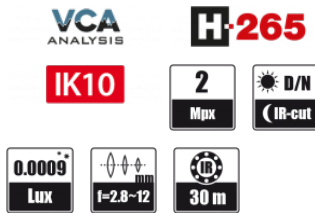

FUNCTIONS

KEY FEATURES

- •Resolution: 2 MPX
- •Lens: varifocal, f=2.8 ~ 12 mm/F1.4
- •D/N function - IR cut filter
- •Video content analysis
- •Min. Illumination from 0.009 lx (0 lx, IR on)
- •IR LED, range up to 30 m