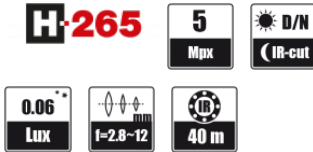

FUNCTIONS

KEY FEATURES

- •Resolution: 5 MPX
- •Lens: varifocal, f=2.8 ~ 12 mm/F1.6
- •D/N function - IR cut filter
- •Min. Illumination: 0.06 lx (0 lx, IR on)
- •IR LED, range up to 40 m