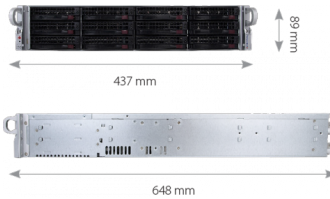

DIMENSIONS

Video	
IP Camera Recording	160 channels at 1920x1080 (video+audio) using H.264 codec 200 channels at 1920x1080 (video+audio) using H.265 codec
Maximum Supported Camera Resolution	4000x3000
Supported Codes	H.264, H.264+, H.265, H.265+, MPEG
Supported Cameras and Protocols	Novus, Novus fisheye, ONVIF, ONVIF fisheye, RTSP, RTSP fisheye
Dualstreaming Support	yes
Display	
Monitor Output	3 x Mini Display Port 1.2, (up to 3 monitors simultaneously)
Maximum Resolution	3 x 4K UltraHD
Audio	
Audio Output	3 x Mini Display Port 1.2
Performance - H.264	
2MPX IP Camera	Recording up to: 160 main streams (while displaying: 8 sub streams) Display up to: 8 sub streams or 8 main streams (while recording: 160 main streams) Playback up to: 8 main streams (while recording: 160 main streams)
4MPX IP Camera	Recording up to: 120 main streams (while displaying: 8 sub streams) Display up to: 8 sub streams or 8 main streams (while recording: 120 main streams) Playback up to: 8 main streams (while recording: 120 main streams)
5MPX IP Camera	Recording up to: 100 main streams (while displaying: 8 sub streams) Display up to: 8 sub streams or 8 main streams (while recording: 100 main streams) Playback up to: 8 main streams (while recording: 8 main streams)
8MPX IP Camera	Recording up to: 80 main streams (while displaying: 8 sub streams) Display up to: 8 sub streams or 6 main streams (while recording: 80 main streams) Playback up to: 6 main streams (while recording: 80 main streams)
12MPX IP Camera	Recording up to: 80 main streams (while displaying: 8 sub streams) Display up to: 8 sub streams or 4 main streams (while recording: 80 main streams) Playback up to: 4 main streams (while recording: 80 main streams)
Performance - H.265	
2MPX IP Camera	Recording up to: 200 main streams (while displaying: 8 sub streams) Display up to: 8 sub streams or 8 main streams (while recording: 200 main streams) Playback up to: 8 main streams (while recording: 200 main streams)
4MPX IP Camera	Recording up to: 160 main streams (while displaying: 8 sub streams) Display up to: 8 sub streams or 8 main streams (while recording: 160 main streams) Playback up to: 8 main streams (while recording: 160 main streams)
5MPX IP Camera	Recording up to: 120 main streams (while displaying: 8 sub streams) Display up to: 8 sub streams or 4 main streams (while recording: 120 main streams) Playback up to: 4 main streams (while recording: 120 main streams)
8MPX IP Camera	Recording up to: 90 main streams (while displaying: 8 sub streams) Display up to: 8 sub streams or 4 main streams (while recording: 90 main streams) Playback up to: 4 main streams (while recording: 90 main streams)
12MPX IP Camera	Recording up to: 90 main streams (while displaying: 8 sub streams) Display up to: 8 sub streams or 4 main streams (while recording: 90 main streams) Playback up to: 4 main streams (while recording: 90 main streams)
Recording	
Recording Mode	Continuous, Schedule, Panic, Triggered: manually, by alarm input, motion detection, video analysis, POS, temperature alarm
Schedule	individual settings for: each camera, each day of the week, specific days (holidays etc.), configuration with an accuracy of: 15 min, possibility of combining individual recording modes
Prealarm/Postalarm	Up to: 30s / Up to: 600s
Playback	
Recorded Data Search	By Date/Time, Events, "Text-in", Image Analysis Events
Backup	
Backup Methods	USB port (HDD for Flash drive), Network
Backup File Format	JPEG, BMP, AVI, NMS
HDD	
Internal storage for system	1 x SSD NVMe
Internal Storage for Recording	12 x 2TB SAS 3.5" surveillance grade server storage media
RAID Redundancy	RAID types: RAID 0, RAID 1, RAID 5, RAID 6
Alarms	
Alarm input/output in cameras	support of alarm input and output built in cameras
Motion detection	support of motion detection built in cameras
Video Analytics	supported built in analytics in camera
Temperature alarm	support of temperature alarm built in cameras
Licence plate recognition (LPR)	support of selected image analysis functions available in the camera
Network	
Network Interface	2 x Ethernet - RJ45 interface, 10/100/1000 Mbit/s
Network Throughput	up to 450Mbit/s from all cameras, up to 450Mbit/s to all client stations, Max network throughput: 450Mbit/s for each network card
Network Protocols Support	HTTP, TCP/IP, IPv4/v6, UDP, HTTPS, Multicast, FTP, DHCP, DNS, DDNS, NTP, RTSP, SAMBA
Compatible Mobile Applications	NMS Mobile
PTZ	
PTZ Functions	pan, tilt, zoom, preset commands, patterns, tours, auto-scans, focus, iris
Additional interfaces	
USB Ports	4 x USB 2.0, 4 x USB 3.2, 1 x USB 3.2 Type-C, 2 x USB 2.0
Operating System	
Operating System	Microsoft Windows 10 IoT
Recording and Surveillance System	NMS (Novus Management System)
Additional Software	NMS, Internet Explorer
Operation Mode	Pentaplex
OSD	Polish, English, Russian, others
Control	PC mouse and keyboard (in-set included), DCZ keyboard