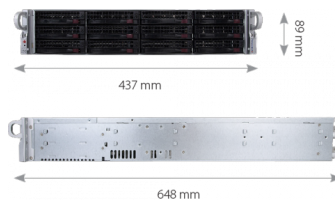

DIMENSIONS

Video	
IP Camera Recording	160 channels at 1920x1080 (video+audio) using H.264 codec 200 channels at 1920x1080 (video+audio) using H.265 codec
Maximum Supported Camera Resolution	4000x3000
Supported Codes	H.264, H.264+, H.265, H.265+, MPEG
Supported Cameras and Protocols	Novus, Novus fisheye, ONVIF, ONVIF fisheye, RTSP, RTSP fisheye
Dualstreaming Support	yes
Display	
Monitor Output	3 x Mini Display Port 1.2, (up to 3 monitors simultaneously)
Maximum Resolution	3 x 4K UltraHD
Audio	
Audio Output	3 x Mini Display Port 1.2
Performance - H.264	
2MPX IP Camera	Recording up to: 160 main streams (while displaying: 8 sub streams) Display up to: 8 sub streams or 8 main streams (while recording: 160 main streams) Playback up to: 8 main streams (while recording: 160 main streams)
4MPX IP Camera	Recording up to: 120 main streams (while displaying: 8 sub streams) Display up to: 8 sub streams or 8 main streams (while recording: 120 main streams) Playback up to: 8 main streams (while recording: 120 main streams)
5MPX IP Camera	Recording up to: 100 main streams (while displaying: 8 sub streams) Display up to: 8 sub streams or 8 main streams (while recording: 100 main streams) Playback up to: 8 main streams (while recording: 8 main streams)
8MPX IP Camera	Recording up to: 80 main streams (while displaying: 8 sub streams) Display up to: 8 sub streams or 6 main streams (while recording: 80 main streams) Playback up to: 6 main streams (while recording: 80 main streams)
12MPX IP Camera	Recording up to: 80 main streams (while displaying: 8 sub streams) Display up to: 8 sub streams or 4 main streams (while recording: 80 main streams) Playback up to: 4 main streams (while recording: 80 main streams)
Performance - H.265	
2MPX IP Camera	Recording up to: 200 main streams (while displaying: 8 sub streams) Display up to: 8 sub streams or 8 main streams (while recording: 200 main streams) Playback up to: 8 main streams (while recording: 200 main streams)
4MPX IP Camera	Recording up to: 160 main streams (while displaying: 8 sub streams) Display up to: 8 sub streams or 8 main streams (while recording: 160 main streams) Playback up to: 8 main streams (while recording: 160 main streams)
5MPX IP Camera	Recording up to: 120 main streams (while displaying: 8 sub streams) Display up to: 8 sub streams or 4 main streams (while recording: 120 main streams) Playback up to: 4 main streams (while recording: 120 main streams)
8MPX IP Camera	Recording up to: 90 main streams (while displaying: 8 sub streams) Display up to: 8 sub streams or 4 main streams (while recording: 90 main streams) Playback up to: 4 main streams (while recording: 90 main streams)
12MPX IP Camera	Recording up to: 90 main streams (while displaying: 8 sub streams) Display up to: 8 sub streams or 4 main streams (while recording: 90 main streams) Playback up to: 4 main streams (while recording: 90 main streams)
Recording	
Recording Mode	Continuous, Schedule, Panic, Triggered: manually, by alarm input, motion detection, video analysis, POS, temperature alarm
Schedule	Individual settings for: each camera, each day of the week, specific days (holidays etc.), configuration with an accuracy of: 15 min, possibility of combining individual recording modes
Prealarm/Postalarm	Up to: 30s / Up to: 600s
Playback	
Recorded Data Search	By Date/Time, Events, "Text-in", Image Analysis Events
Backup	
Backup Methods	USB port (HDD for Flash drive), Network
Backup File Format	JPEG, BMP, AVI, NMS
HDD	
Internal storage for system	1 x SSD NVMe
Internal Storage for Recording	12 x 4TB SAS 3.5" surveillance grade server storage media
RAID Redundancy	RAID types: RAID 0, RAID 1, RAID 5, RAID 6
Alarms	
Alarm input/output in cameras	support of alarm input and output built in cameras
Motion detection	support of motion detection built in cameras
Video Analytics	supported built in analytics in camera
Temperature alarm	support of temperature alarm built in cameras
Licence plate recognition (LPR)	support of selected image analysis functions available in the camera
Network	
Network Interface	2 x Ethernet - RJ45 interface, 10/100/1000 Mbit/s
Network Throughput	up to 450Mbit/s from all cameras, up to 450Mbit/s to all client stations, Max network throughput: 450Mbit/s for each network card
Network Protocols Support	HTTP, TCP/IP, IPv4/v6, UDP, HTTPS, Multicast, FTP, DHCP, DNS, DDNS, NTP, RTSP, SAMBA
Compatible Mobile Applications	NMS Mobile
PTZ	
PTZ Functions	pan, tilt, zoom, preset commands, patterns, tours, auto-scans, focus, iris
Additional interfaces	
USB Ports	4 x USB 2.0, 4 x USB 3.2, 1 x USB 3.2 Type-C, 2 x USB 2.0
Operating System	
Operating System	Microsoft Windows 10 IoT
Recording and Surveillance System	NMS (Novus Management System)
Additional Software	NMS, Internet Explorer
Operation Mode	Pentaplex
OSD	Polish, English, Russian, others
Control	PC mouse and keyboard (in-set included), DCZ keyboard