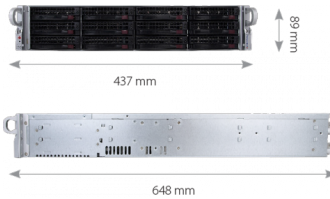

DIMENSIONS

Video	
IP Camera Recording	160 channels at 1920x1080 (video+audio) using H.264 codec 200 channels at 1920x1080 (video+audio) using H.265 codec
Maximum Supported Camera Resolution	4000x3000
Supported Codes	H.264, H.264+, H.265, H.265+, MPEG
Supported Cameras and Protocols	Novus, Novus fisheye, ONVIF, ONVIF fisheye, RTSP, RTSP fisheye
Dualstreaming Support	yes
Display	
Monitor Output	3 x Mini Display Port 1.2, (up to 3 monitors simultaneously)
Maximum Resolution	3 x 4K UltraHD
Audio	
Audio Output	3 x Mini Display Port 1.2
Performance - H.264	
2MPX IP Camera	Recording up to: 160 main streams (while displaying: 8 sub streams) Display up to: 8 sub streams or 8 main streams (while recording: 160 main streams) Playback up to: 8 main streams (while recording: 160 main streams)
4MPX IP Camera	Recording up to: 120 main streams (while displaying: 8 sub streams) Display up to: 8 sub streams or 8 main streams (while recording: 120 main streams) Playback up to: 8 main streams (while recording: 120 main streams)
5MPX IP Camera	Recording up to: 100 main streams (while displaying: 8 sub streams) Display up to: 8 sub streams or 8 main streams (while recording: 100 main streams) Playback up to: 8 main streams (while recording: 8 main streams)
8MPX IP Camera	Recording up to: 80 main streams (while displaying: 8 sub streams) Display up to: 8 sub streams or 6 main streams (while recording: 80 main streams) Playback up to: 6 main streams (while recording: 80 main streams)
12MPX IP Camera	Recording up to: 80 main streams (while displaying: 8 sub streams) Display up to: 8 sub streams or 4 main streams (while recording: 80 main streams) Playback up to: 4 main streams (while recording: 80 main streams)
Performance - H.265	
2MPX IP Camera	Recording up to: 200 main streams (while displaying: 8 sub streams) Display up to: 8 sub streams or 8 main streams (while recording: 200 main streams) Playback up to: 8 main streams (while recording: 200 main streams)
4MPX IP Camera	Recording up to: 160 main streams (while displaying: 8 sub streams) Display up to: 8 sub streams or 8 main streams (while recording: 160 main streams) Playback up to: 8 main streams (while recording: 160 main streams)
5MPX IP Camera	Recording up to: 120 main streams (while displaying: 8 sub streams) Display up to: 8 sub streams or 4 main streams (while recording: 120 main streams) Playback up to: 4 main streams (while recording: 120 main streams)
8MPX IP Camera	Recording up to: 90 main streams (while displaying: 8 sub streams) Display up to: 8 sub streams or 4 main streams (while recording: 90 main streams) Playback up to: 4 main streams (while recording: 90 main streams)
12MPX IP Camera	Recording up to: 90 main streams (while displaying: 8 sub streams) Display up to: 8 sub streams or 4 main streams (while recording: 90 main streams) Playback up to: 4 main streams (while recording: 90 main streams)
Recording	
Recording Mode	Continuous, Schedule, Panic, Triggered: manually, by alarm input, motion detection, video analysis, POS, temperature alarm
Schedule	Individual settings for: each camera, each day of the week, specific days (holidays etc.), configuration with an accuracy of: 15 min, possibility of combining individual recording modes
Prealarm/Postalarm	Up to: 30s / Up to: 600s
Playback	
Recorded Data Search	By Date/Time, Events, "Text-in", Image Analysis Events
Backup	
Backup Methods	USB port (HDD for Flash drive), Network
Backup File Format	JPEG, BMP, AVI, NMS
HDD	
Internal storage for system	1 x SSD NVMe
Internal Storage for Recording	12 x 12TB SAS 3.5" surveillance grade server storage media
RAID Redundancy	RAID types: RAID 0, RAID 1, RAID 5, RAID 6
Alarms	
Alarm input/output in cameras	support of alarm input and output built in cameras
Motion detection	support of motion detection built in cameras
Video Analytics	supported built in analytics in camera
Temperature alarm	support of temperature alarm built in cameras
Licence plate recognition (LPR)	support of selected image analysis functions available in the camera
Network	
Network Interface	2 x Ethernet - RJ45 interface, 10/100/1000 Mbit/s
Network Throughput	up to 450Mbit/s from all cameras, up to 450Mbit/s to all client stations, Max network throughput: 450Mbit/s for each network card
Network Protocols Support	HTTP, TCP/IP, IPv4/v6, UDP, HTTPS, Multicast, FTP, DHCP, DNS, DDNS, NTP, RTSP, SAMBA
Compatible Mobile Applications	NMS Mobile
PTZ	
PTZ Functions	pan, tilt, zoom, preset commands, patterns, tours, auto-scans, focus, iris
Additional interfaces	
USB Ports	4 x USB 2.0, 4 x USB 3.2, 1 x USB 3.2 Type-C, 2 x USB 2.0
Operating System	
Operating System	Microsoft Windows 10 IoT
Recording and Surveillance System	NMS (Novus Management System)
Additional Software	NMS, Internet Explorer
Operation Mode	Pentaplex
OSD	Polish, English, Russian, others
Control	PC mouse and keyboard (in-set included), DCZ keyboard