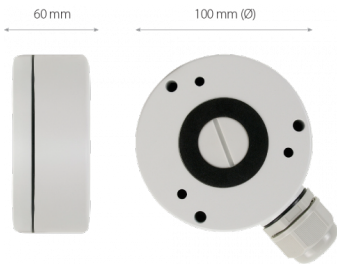

# Wall/ceiling mount bracket indoor/outdoor

NVB-4010JB

## DIMENSIONS

Type	wall/ceiling mount adapter with cable gland, indoor/outdoor
Application	Selected 2000, 3000, 4000 and 6000 series models of camera (detailed list of compatible cameras and other products can be found on the website in the file in the "Downloads" tab)
Material	aluminium
Color	white
Load Capacity	3 kg
Dimensions (mm)	100 $\varnothing$ x 60 (height)
Weight	0.34 kg