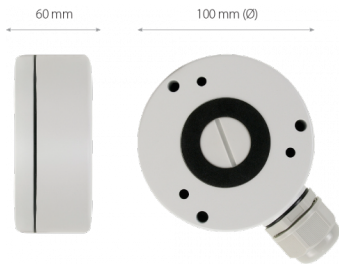

# Wall/ceiling mount bracket indoor/outdoor

NVB-4010JB

## DIMENSIONS

Type	wall/ceiling mount adapter with cable gland, indoor/outdoor
Application	Selected 2000, 3000, 4000 and 6000 series models of camera (detailed list of compatible cameras and other products can be found on the website in the file in the "Downloads" tab)
Material	aluminium
Color	white
Load Capacity	3 kg
Dimensions (mm)	100 $\varnothing$ x 60 (height)
Weight	0.34 kg