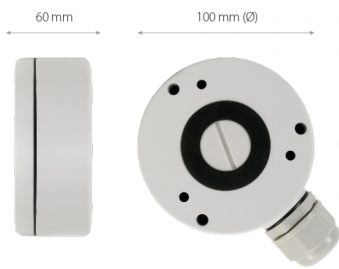

Wall/ceiling mount bracket indoor/outdoor

NVB-4010JB

DIMENSIONS

Type	wall/ceiling mount adapter with cable gland, indoor/outdoor
Application	Selected 2000, 3000, 4000 and 6000 series models of camera (detailed list of compatible cameras and other products can be found on the website in the file in the "Downloads" tab)
Material	aluminium
Color	white
Load Capacity	3 kg
Dimensions (mm)	100 \varnothing x 60 (height)
Weight	0.34 kg