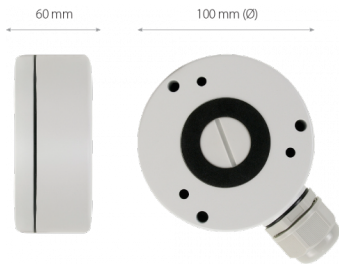

Wall/ceiling mount bracket indoor/outdoor

NVB-4010JB

DIMENSIONS

Type	wall/ceiling mount adapter with cable gland, indoor/outdoor
Application	Selected 2000, 3000, 4000 and 6000 series models of camera (detailed list of compatible cameras and other products can be found on the website in the file in the "Downloads" tab)
Material	aluminium
Color	white
Load Capacity	3 kg
Dimensions (mm)	100 \varnothing x 60 (height)
Weight	0.34 kg