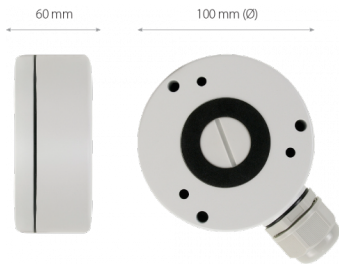

Wall/ceiling mount bracket indoor/outdoor

NVB-4010JB

DIMENSIONS

Type	wall/ceiling mount adapter with cable gland, indoor/outdoor
Application	Selected 2000, 3000, 4000 and 6000 series models of camera (detailed list of compatible cameras and other products can be found on the website in the file in the "Downloads" tab)
Material	aluminium
Color	white
Load Capacity	3 kg
Dimensions (mm)	100 ϕ x 60 (height)
Weight	0.34 kg