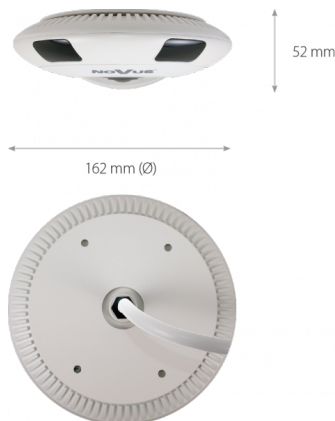

DIMENSIONS

Image	
Image Sensor	12 MPX CMOS sensor 1/1.7" SONY Exmor R STARVIS
Number of Effective Pixels	4072 (H) x 3046 (V)
Min. Illumination	0.04 lx/F2.4 - color mode, 0 lx (IR on) - B/W mode
Electronic Shutter	auto: 1/5 s ~ 1/20000 s
Digital Slow Shutter (DSS)	up to 1/5 s
Wide Dynamic Range (WDR)	yes
Digital Noise Reduction (DNR)	2D, 3D
Defog Function (F-DNR)	yes
Highlight Compensation (HLC)	yes
Back Light Compensation (BLC)	yes
Lens	
Lens Type	fisheye, f=1.8 mm/F2.4
Day/Night	
Switching Type	mechanical IR cut filter
Switching Mode	auto, manual, time
Switching Level Adjustment	yes
Switching Delay	0 ~ 180 s
Switching Schedule	yes
Visible Light Sensor	yes
Network	
Stream Resolution	4000 x 3000, 4000 x 2000, 3840 x 2160 (4K Ultra HD), 3000 x 3000, 2560 x 2560, 1920 x 1080 (Full HD), 1280 x 960, 704 x 576, 720 x 720
Frame Rate	20 fps for, 25 fps for and lower resolutions
Multistreaming Mode	number of streams: 2
Video/Audio Compression	H.264, H.264 Smart, H.265, H.265 Smart, MJPEG/G.711, RAW_PCM
Number of Simultaneous Connections	max. 8
Bandwidth	30 Mb/s in total
Network Protocols Support	HTTP, TCP/IP, IPv4, UDP, HTTPS, Multicast, FTP, DHCP, DNS, NTP, RTSP, RTP, UPnP, IEEE 802.1X, PPPoE, SMTP, RTCP, SSL, ICMP, Unicast
Camera Configuration	from Internet Explorer browser languages: Polish, English, Russian, and others
Compatible Software	NOVUS MANAGEMENT SYSTEM VSS, NOVUS MANAGEMENT SYSTEM AC
Video Analytics	
Functions	tamper, abandoned object, object disappearance, line cross, zone entrance, double line cross, loiter, multi loiter, abnormal speed, wrong direction, illegal parking
Other functions	
Privacy Zones	4
Motion Detection	yes
Region of Interest (ROI)	8
Image Processing	180° image rotation, mirror effect
Prealarm/Postalarm	up to 5 MB/up to 86400 s
System Reaction to Alarm Events	e-mail with attachment, saving file on FTP server, saving file on SD card, alarm output activation
IR LED	
LED Number	6
Range	10 m
Angle	180°
Interfaces	
Audio Input/Output	1 x RCA/1 x RCA, built-in microphone
Alarm Input/Output	1 (NO/NC)/1
Network Interface	1 x Ethernet - RJ-45 interface, 10/100 Mbit/s
Memory Card Slot	microSD - capacity up to 128GB
Installation parameters	
Dimensions (mm)	162 (Ø) x 52 (H)
Weight	0.7 kg
Degree of Protection	IP 66 (details in the user's manual)
Enclosure	vandalproof, IK10 impact rating, aluminium, white, poly-carbonate bubble enclosure type: 8F1
Power Supply	12 VDC/24 VAC, PoE (IEEE 802.3af, Class 3)
Power Consumption	3.7 W, 9.5 W (IR illuminator on), 5.7 W (heater on), 11.5 W (IR and heater on)
Operating Temperature	-30°C ~ 60°C
Humidity	max. 90% relative (non-condensing)
Built-in Heater/Fan	yes/no