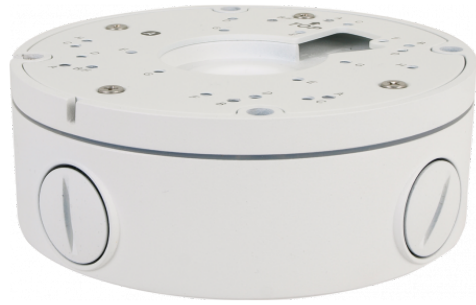

Wall/ceiling mount bracket indoor/outdoor

NVB-8005JB

DIMENSIONS

| | |
|----------------------|--|
| Type | wall/ceiling mount bracket, indoor/outdoor |
| Application | Selected 8000 and 5000 series models of camera (detailed list of compatible cameras and other products can be found on the website in the file in the "Downloads" tab) |
| Material | aluminium |
| Color | white |
| Load Capacity | 4 kg |
| Degree of Protection | IP 66 |
| Dimensions (mm) | 142 \varnothing x 51 (height) |
| Weight | 0.6 kg |