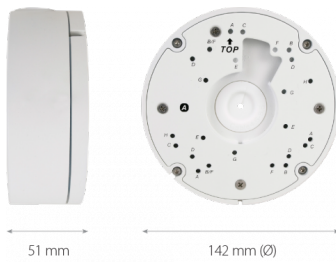

Wall/ceiling mount bracket indoor/outdoor

NVB-8005JB

DIMENSIONS

| | |
|----------------------|--|
| Type | wall/ceiling mount bracket, indoor/outdoor |
| Application | Selected 8000 and 5000 series models of camera (detailed list of compatible cameras and other products can be found on the website in the file in the "Downloads" tab) |
| Material | aluminium |
| Color | white |
| Load Capacity | 4 kg |
| Degree of Protection | IP 66 |
| Dimensions (mm) | 142 \varnothing x 51 (height) |
| Weight | 0.6 kg |