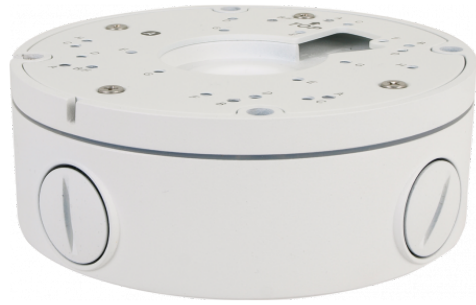

# Wall/ceiling mount bracket indoor/outdoor

NVB-8005JB

## DIMENSIONS

Type	wall/ceiling mount bracket, indoor/outdoor
Application	Selected 8000 and 5000 series models of camera (detailed list of compatible cameras and other products can be found on the website in the file in the "Downloads" tab)
Material	aluminium
Color	white
Load Capacity	4 kg
Degree of Protection	IP 66
Dimensions (mm)	142 $\varnothing$ x 51 (height)
Weight	0.6 kg