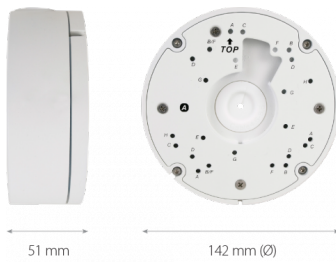

# Wall/ceiling mount bracket indoor/outdoor

NVB-8005JB

## DIMENSIONS

Type	wall/ceiling mount bracket, indoor/outdoor
Application	Selected 8000 and 5000 series models of camera (detailed list of compatible cameras and other products can be found on the website in the file in the "Downloads" tab)
Material	aluminium
Color	white
Load Capacity	4 kg
Degree of Protection	IP 66
Dimensions (mm)	142 $\varnothing$ x 51 (height)
Weight	0.6 kg