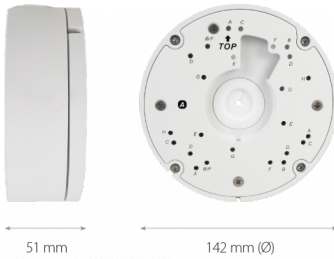

Wall/ceiling mount bracket indoor/outdoor

NVB-8005JB

DIMENSIONS

Type	wall/ceiling mount bracket, indoor/outdoor
Application	Selected 8000 and 5000 series models of camera (detailed list of compatible cameras and other products can be found on the website in the file in the "Downloads" tab)
Material	aluminium
Color	white
Load Capacity	4 kg
Degree of Protection	IP 66
Dimensions (mm)	142 \varnothing x 51 (height)
Weight	0.6 kg