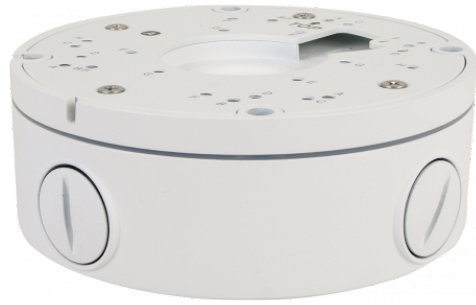

Wall/ceiling mount bracket indoor/outdoor

NVB-8005JB

DIMENSIONS

Type	wall/ceiling mount bracket, indoor/outdoor
Application	Selected 8000 and 5000 series models of camera (detailed list of compatible cameras and other products can be found on the website in the file in the "Downloads" tab)
Material	aluminium
Color	white
Load Capacity	4 kg
Degree of Protection	IP 66
Dimensions (mm)	142 \varnothing x 51 (height)
Weight	0.6 kg