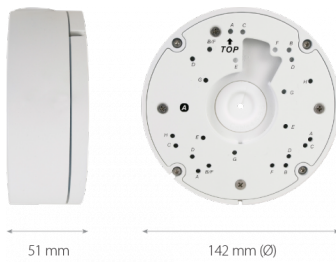

Wall/ceiling mount bracket indoor/outdoor

NVB-8005JB

DIMENSIONS

Type	wall/ceiling mount bracket, indoor/outdoor
Application	Selected 8000 and 5000 series models of camera (detailed list of compatible cameras and other products can be found on the website in the file in the "Downloads" tab)
Material	aluminium
Color	white
Load Capacity	4 kg
Degree of Protection	IP 66
Dimensions (mm)	142 \varnothing x 51 (height)
Weight	0.6 kg