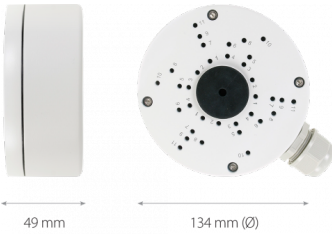

Wall/ceiling mount bracket indoor/outdoor

NVB-4005JB

DIMENSIONS

Type	wall/ceiling mount adapter with cable gland, indoor/outdoor
Application	selected 4000 and 6000 IP series models of camera (detailed list of compatible cameras and other products can be found on the website in the file in the "Downloads" tab)
Material	aluminium
Color	white
Load Capacity	3 kg
Dimensions (mm)	134 φ x 59 (height)
Weight	0.42 kg