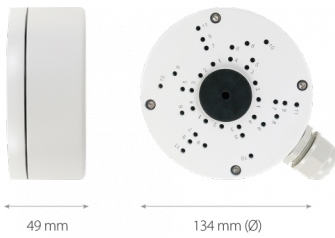

Wall/ceiling mount bracket indoor/outdoor

NVB-4005JB

DIMENSIONS

Type	wall/ceiling mount adapter with cable gland, indoor/outdoor
Application	selected 4000 and 6000 IP series models of camera (detailed list of compatible cameras and other products can be found on the website in the file in the "Downloads" tab)
Material	aluminium
Color	white
Load Capacity	3 kg
Dimensions (mm)	134 φ x 59 (height)
Weight	0.42 kg