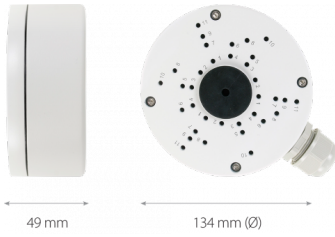

Wall/ceiling mount bracket indoor/outdoor

NVB-4005JB

DIMENSIONS

Type	wall/ceiling mount adapter with cable gland, indoor/outdoor
Application	selected 4000 and 6000 IP series models of camera (detailed list of compatible cameras and other products can be found on the website in the file in the "Downloads" tab)
Material	aluminium
Color	white
Load Capacity	3 kg
Dimensions (mm)	134 φ x 59 (height)
Weight	0.42 kg