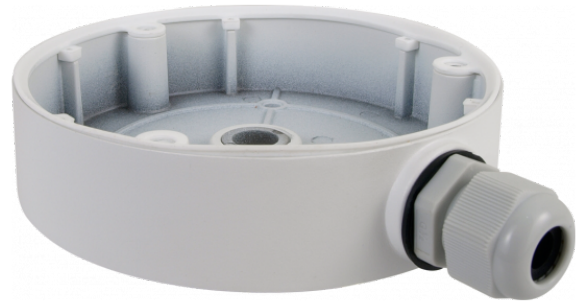

Ceiling/wall mount cable managed bracket indoor/outdoor

NVB-6045JB

DIMENSIONS

33 mm

131 mm (Ø)

Type	wall/ceiling mount adapter with cable gland, indoor/outdoor
Application	selected 6000 IP series models of camera (detailed list of compatible cameras and other products can be found on the website in the file in the "Downloads" tab)
Material	aluminium
Color	white
Load Capacity	2 kg
Dimensions (mm)	131 \varnothing x 33 (height)
Weight	0.5 kg