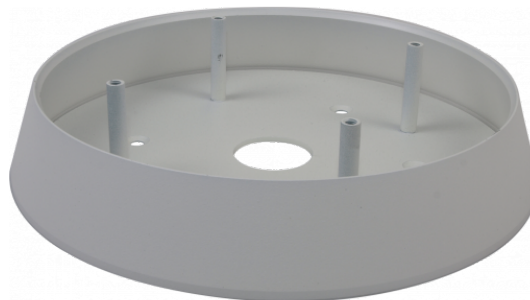

Wall/ceiling mount bracket indoor/outdoor

NVB-8060JB

Type	wall/ceiling mount bracket, indoor/outdoor
Application	8000 series Fisheye IP cameras (detailed list of compatible cameras and other products can be found on the website in the file in the "Downloads" tab)
Material	aluminium
Color	white
Load Capacity	4 kg
Dimensions (mm)	175 ϕ x 32 (height)
Weight	0.53 kg