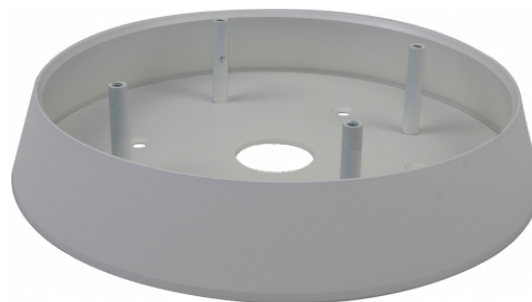

Wall/ceiling mount bracket indoor/outdoor

NVB-8060JB

Type	wall/ceiling mount bracket, indoor/outdoor
Application	8000 series Fisheye IP cameras (detailed list of compatible cameras and other products can be found on the website in the file in the "Downloads" tab)
Material	aluminium
Color	white
Load Capacity	4 kg
Dimensions (mm)	175 ϕ x 32 (height)
Weight	0.53 kg