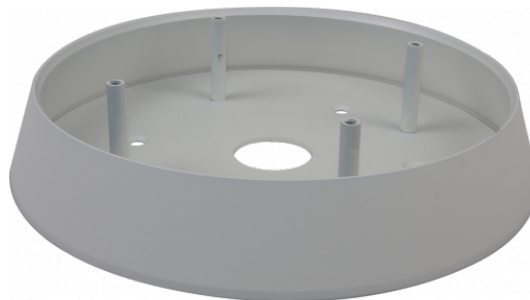

Wall/ceiling mount bracket indoor/outdoor

NVB-8060JB

Type	wall/ceiling mount bracket, indoor/outdoor
Application	8000 series Fisheye IP cameras (detailed list of compatible cameras and other products can be found on the website in the file in the "Downloads" tab)
Material	aluminium
Color	white
Load Capacity	4 kg
Dimensions (mm)	175 \varnothing x 32 (height)
Weight	0.53 kg