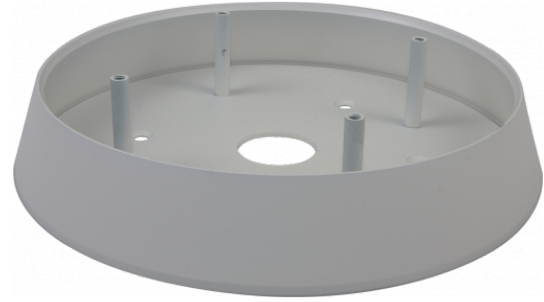

## Wall/ceiling mount bracket indoor/outdoor

NVB-8060JB

Type	wall/ceiling mount bracket, indoor/outdoor
Application	8000 series Fisheye IP cameras (detailed list of compatible cameras and other products can be found on the website in the file in the "Downloads" tab)
Material	aluminium
Color	white
Load Capacity	4 kg
Dimensions (mm)	175 $\varnothing$ x 32 (height)
Weight	0.53 kg