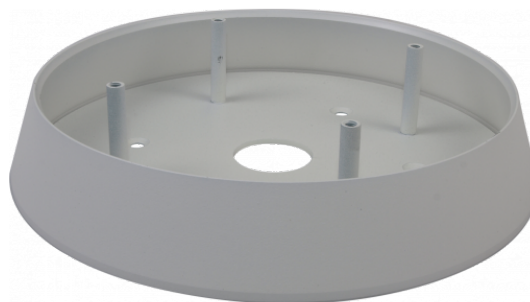

## Wall/ceiling mount bracket indoor/outdoor

NVB-8060JB

Type	wall/ceiling mount bracket, indoor/outdoor
Application	8000 series Fisheye IP cameras (detailed list of compatible cameras and other products can be found on the website in the file in the "Downloads" tab)
Material	aluminium
Color	white
Load Capacity	4 kg
Dimensions (mm)	175 $\phi$ x 32 (height)
Weight	0.53 kg