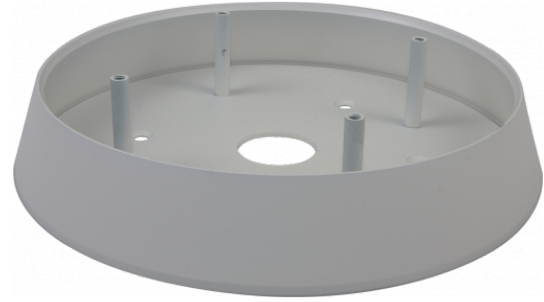

Wall/ceiling mount bracket indoor/outdoor

NVB-8060JB

Type	wall/ceiling mount bracket, indoor/outdoor
Application	8000 series Fisheye IP cameras (detailed list of compatible cameras and other products can be found on the website in the file in the "Downloads" tab)
Material	aluminium
Color	white
Load Capacity	4 kg
Dimensions (mm)	175 \varnothing x 32 (height)
Weight	0.53 kg