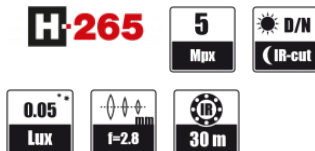

FUNCTIONS

The camera is dedicated to work with NOVUS 4000 series recorders. Detailed data can be found in the compatibility table available in the DOWNLOADABLE FILES tab.

COMPATIBILITY

KEY FEATURES

- Resolution: 5 MPX
- Lens: fixed focal, f=2.8 mm/F1.6
- support for Chrome, Firefox, Opera, Safari browsers
- D/N function - IR cut filter
- microSD card support
- Min. Illumination: 0.05 lx (0 lx, IR on)
- IR LED, range up to 30 m
- "Two way power" - when connected to a PoE switch, it allows to power the low power receiver from the camera's power socket