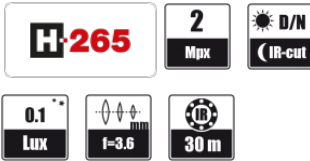

FUNCTIONS

The camera is dedicated to work with NOVUS 4000 series recorders. Detailed data can be found in the compatibility table available in the DOWNLOADABLE FILES tab.

COMPLIANCE

KEY FEATURES

- •Resolution: 2 MPX
- •Lens: fixed focal, f=3.6 mm/F2.2
- •built-in microphone
- •D/N function - IR cut filter
- •microSD card support
- •Min. Illumination: 0.1 lx (0 lx, IR on)
- •IR LED, range up to 30 m
- •"Two way power" - when connected to a PoE switch, it allows to power the low power receiver from the camera's power socket