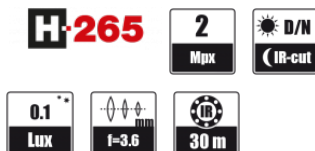

FUNCTIONS

The camera is dedicated to work with NOVUS 4000 series recorders. Detailed data can be found in the compatibility table available in the DOWNLOADABLE FILES tab.

COMPATIBILITY

KEY FEATURES

- •Resolution: 2 MPX
- •Lens: fixed focal, f=3.6 mm/F2.2
- •built-in microphone
- •D/N function - IR cut filter
- •microSD card support
- •Min. Illumination: 0.1 lx (0 lx, IR on)
- •IR LED, range up to 30 m
- •"Two way power" - when connected to a PoE switch, it allows to power the low power receiver from the camera's power socket