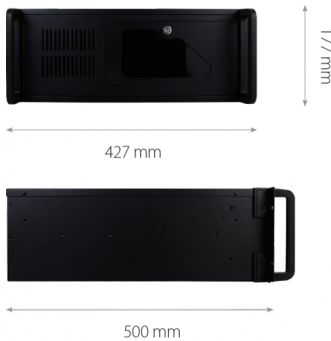

DIMENSIONS

Video	
IP Camera Recording	120 channels at 1920x1080 (video+audio) using H.264 codec 150 channels at 1920x1080 (video+audio) using H.265 codec
Maximum Supported Camera Resolution	4000x3000
Supported Codes	H.264, H.264+, H.265, H.265+, MPEG
Supported Cameras and Protocols	Novus, Novus fisheye, ONVIF, ONVIF fisheye, RTSP, RTSP fisheye
Dualstreaming Support	yes
Display	
Monitor Output	1 x HDMI 2.0b, 1 x Display Port 1.4, 1 x Dual link DVI-D (up to 3 monitors simultaneously)
Maximum Resolution	3 x 4K UltraHD
Audio	
Audio input	1 x Line in (3,5mm), 1 x Mic in(3,5mm)
Audio Output	1 x Line (3,5mm), 1 x HDMI, 1 x Display Port
Audio Input/Output in Cameras	Supports audio input/output build in cameras
Performance - H.264	
2MPX IP Camera	Recording up to: 120 main streams (while displaying: 8 sub streams) Display up to: 50 sub streams or 12 main streams (while recording: 50 main streams) Playback up to: 12 main streams (while recording: 50 main streams)
4MPX IP Camera	Recording up to: 70 main streams (while displaying: 8 sub streams) Display up to: 45 sub streams or 8 main streams (while recording: 45 main streams) Playback up to: 8 main streams (while recording: 45 main streams)
5MPX IP Camera	Recording up to: 60 main streams (while displaying: 8 sub streams) Display up to: 45 sub streams or 6 main streams (while recording: 45 main streams) Playback up to: 6 main streams (while recording: 45 main streams)
8MPX IP Camera	Recording up to: 40 main streams (while displaying: 8 sub streams) Display up to: 40 sub streams or 4 main streams (while recording: 40 main streams) Playback up to: 4 main streams (while recording: 40 main streams)
12MPX IP Camera	Recording up to: 35 main streams (while displaying: 8 sub streams) Display up to: 35 sub streams or 4 main streams (while recording: 35 main streams) Playback up to: 4 main streams (while recording: 35 main streams)
Performance - H.265	
2MPX IP Camera	Recording up to: 150 main streams (while displaying: 8 sub streams) Display up to: 30 sub streams or 8 main streams (while recording: 30 main streams) Playback up to: 8 main streams (while recording: 30 main streams)
4MPX IP Camera	Recording up to: 100 main streams (while displaying: 8 sub streams) Display up to: 30 sub streams or 4 main streams (while recording: 30 main streams) Playback up to: 4 main streams (while recording: 30 main streams)
5MPX IP Camera	Recording up to: 80 main streams (while displaying: 8 sub streams) Display up to: 35 sub streams or 4 main streams (while recording: 35 main streams) Playback up to: 4 main streams (while recording: 35 main streams)
8MPX IP Camera	Recording up to: 75 main streams (while displaying: 8 sub streams) Display up to: 35 sub streams or 2 main streams (while recording: 35 main streams) Playback up to: 2 main streams (while recording: 35 main streams)
12MPX IP Camera	Recording up to: 56 main streams (while displaying: 8 sub streams) Display up to: 20 sub streams or 2 main streams (while recording: 20 main streams) Playback up to: 2 main streams (while recording: 20 main streams)
Recording	
Recording Mode	Continuous, Schedule, Panic, Triggered: manually, by alarm input, motion detection, video analysis, POS, temperature alarm
Schedule	individual settings for: each camera, each day of the week, specific days (holidays etc.), configuration with an accuracy of: 15 min, possibility of combining individual recording modes
Prealarm/Postalarm	Up to: 30s / Up to: 600s
Playback	
Recorded Data Search	By Date/Time, Events, "Text-in"
Backup	
Backup Methods	USB port (HDD for Flash drive), Network
Backup File Format	JPEG, BMP, AVI, NMS
HDD	
Internal storage for system	1 x SSD NVMe
Internal Storage for Recording	6 available bays for 3.5" HDD surveillance grade storage media
Alarms	
Alarm input/output in cameras	support of alarm input and output built in cameras
Motion detection	support of motion detection built in cameras
Video Analytics	supported built in analytics in camera
Temperature alarm	support of temperature alarm built in cameras
Licence plate recognition (LPR)	support of selected image analysis functions available in the camera
System Reactions to Alarm Events	e-mail, Screen Message, Recording Activation, PTZ
Network	
Network Interface	1 x Ethernet - RJ45 interface, 10/100/1000/2500 Mbit/s up to 350Mbit/s from all cameras, up to 350Mbit/s to all client stations, Max network throughput: 350Mbit/s for each network card
Network Throughput	
Network Protocols Support	HTTP, TCP/IP, IPv4/IPv6, UDP, HTTPS, FTP, DHCP, DNS, DDNS, NTP, RTSP, SAMBA
Compatible Mobile Applications	NMS Mobile
PTZ	
PTZ Functions	pan, tilt, zoom, preset commands, patterns, tours, auto-scans, focus, iris
Additional interfaces	
USB Ports	4 x USB 3.2
Operating System	
Operating System	Microsoft Windows 10 Pro
Recording and Surveillance System	NMS (Novus Management System)
Additional Software	Internet Explorer
Operation Mode	Pentaplex