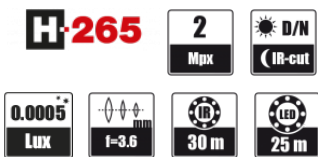

FUNCTIONS

The camera is dedicated to work with NOVUS 4000 series recorders. Detailed data can be found in the compatibility table available in the DOWNLOADABLE FILES tab.

COMPATIBILITY

KEY FEATURES

- •Resolution: 2 MPX
- •Lens: fixed focal, f=3.6 mm/F1.0
- •built-in microphone
- •D/N function - IR cut filter
- •microSD card support
- •Min. Illumination: 0.0005 lx (0 lx, IR on)
- •IR LED, range up to 30 m
- •white LED illuminator, range up to 25 m
- •"Two way power" - when connected to a PoE switch, it allows to power the low power receiver from the camera's power socket