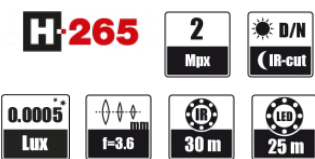

FUNCTIONS

The camera is dedicated to work with NOVUS 4000 series recorders. Detailed data can be found in the compatibility table available in the DOWNLOADABLE FILES tab.

COMPATIBILITY

KEY FEATURES

- •Resolution: 2 MPX
- •Lens: fixed focal, f=3.6 mm/F1.0
- •built-in microphone
- •D/N function - IR cut filter
- •microSD card support
- •Min. Illumination: 0.0005 lx (0 lx, IR on)
- •IR LED, range up to 30 m
- •white LED illuminator, range up to 25 m
- •"Two way power" - when connected to a PoE switch, it allows to power the low power receiver from the camera's power socket