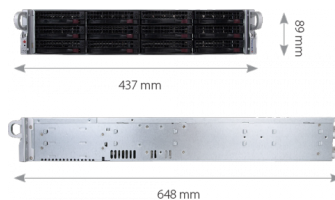

DIMENSIONS

Video	
IP Camera Recording	160 channels at 1920x1080 (video+audio) using H.264 codec 200 channels at 1920x1080 (video+audio) using H.265 codec
Maximum Supported Camera Resolution	4000x3000
Supported Codes	H.264, H.264+, H.265, H.265+, MPEG
Supported Cameras and Protocols	Novus, Novus fisheye, ONVIF, ONVIF fisheye, RTSP, RTSP fisheye
Dualstreaming Support	yes
Display	
Monitor Output	3 x Mini Display Port 1.2, (up to 3 monitors simultaneously)
Maximum Resolution	3 x 4K UltraHD
Audio	
Audio Output	3 x Mini Display Port 1.2
Performance - H.264	
2MPX IP Camera	Recording up to: 160 main streams (while displaying: 8 sub streams) Display up to: 8 sub streams or 8 main streams (while recording: 160 main streams) Playback up to: 8 main streams (while recording: 160 main streams)
4MPX IP Camera	Recording up to: 120 main streams (while displaying: 8 sub streams) Display up to: 8 sub streams or 8 main streams (while recording: 120 main streams) Playback up to: 8 main streams (while recording: 120 main streams)
5MPX IP Camera	Recording up to: 100 main streams (while displaying: 8 sub streams) Display up to: 8 sub streams or 8 main streams (while recording: 100 main streams) Playback up to: 8 main streams (while recording: 8 main streams)
8MPX IP Camera	Recording up to: 80 main streams (while displaying: 8 sub streams) Display up to: 8 sub streams or 6 main streams (while recording: 80 main streams) Playback up to: 6 main streams (while recording: 80 main streams)
12MPX IP Camera	Recording up to: 80 main streams (while displaying: 8 sub streams) Display up to: 8 sub streams or 4 main streams (while recording: 80 main streams) Playback up to: 4 main streams (while recording: 80 main streams)
Performance - H.265	
2MPX IP Camera	Recording up to: 200 main streams (while displaying: 8 sub streams) Display up to: 8 sub streams or 8 main streams (while recording: 200 main streams) Playback up to: 8 main streams (while recording: 200 main streams)
4MPX IP Camera	Recording up to: 160 main streams (while displaying: 8 sub streams) Display up to: 8 sub streams or 8 main streams (while recording: 160 main streams) Playback up to: 8 main streams (while recording: 160 main streams)
5MPX IP Camera	Recording up to: 120 main streams (while displaying: 8 sub streams) Display up to: 8 sub streams or 4 main streams (while recording: 120 main streams) Playback up to: 4 main streams (while recording: 120 main streams)
8MPX IP Camera	Recording up to: 90 main streams (while displaying: 8 sub streams) Display up to: 8 sub streams or 4 main streams (while recording: 90 main streams) Playback up to: 4 main streams (while recording: 90 main streams)
12MPX IP Camera	Recording up to: 90 main streams (while displaying: 8 sub streams) Display up to: 8 sub streams or 4 main streams (while recording: 90 main streams) Playback up to: 4 main streams (while recording: 90 main streams)
Recording	
Recording Mode	Continuous, Schedule, Panic, Triggered: manually, by alarm input, motion detection, video analysis, POS, temperature alarm
Schedule	Individual settings for: each camera, each day of the week, specific days (holidays etc.), configuration with an accuracy of: 15 min, possibility of combining individual recording modes
Prealarm/Postalarm	Up to: 30s / Up to: 600s
Playback	
Recorded Data Search	By Date/Time, Events, "Text-in", Image Analysis Events
Backup	
Backup Methods	USB port (HDD for Flash drive), Network
Backup File Format	JPEG, BMP, AVI, NMS
HDD	
Internal storage for system	1 x SSD NVMe
Internal Storage for Recording	12 x 6TB SAS 3.5" surveillance grade server storage media
RAID Redundancy	RAID types: RAID 0, RAID 1, RAID 5, RAID 6
Alarms	
Alarm input/output in cameras	support of alarm input and output built in cameras
Motion detection	support of motion detection built in cameras
Video Analytics	supported built in analytics in camera
Temperature alarm	support of temperature alarm built in cameras
Licence plate recognition (LPR)	support of selected image analysis functions available in the camera
Network	
Network Interface	2 x Ethernet - RJ45 interface, 10/100/1000 Mbit/s
Network Throughput	up to 450Mbit/s from all cameras, up to 450Mbit/s to all client stations, Max network throughput: 450Mbit/s for each network card
Network Protocols Support	HTTP, TCP/IP, IPv4/v6, UDP, HTTPS, Multicast, FTP, DHCP, DNS, DDNS, NTP, RTSP, SAMBA
Compatible Mobile Applications	NMS Mobile
PTZ	
PTZ Functions	pan, tilt, zoom, preset commands, patterns, tours, auto-scans, focus, iris
Additional interfaces	
USB Ports	4 x USB 2.0, 4 x USB 3.2, 1 x USB 3.2 Type-C, 2 x USB 2.0
Operating System	
Operating System	Microsoft Windows 10 IoT
Recording and Surveillance System	NMS (Novus Management System)
Additional Software	NMS, Internet Explorer
Operation Mode	Pentaplex
OSD	Polish, English, Russian, others
Control	PC mouse and keyboard (in-set included), DCZ keyboard