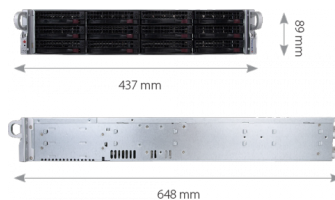

DIMENSIONS

Video	
IP Camera Recording	160 channels at 1920x1080 (video+audio) using H.264 codec 200 channels at 1920x1080 (video+audio) using H.265 codec
Maximum Supported Camera Resolution	4000x3000
Supported Codes	H.264, H.264+, H.265, H.265+, MPEG
Supported Cameras and Protocols	Novus, Novus fisheye, ONVIF, ONVIF fisheye, RTSP, RTSP fisheye
Dualstreaming Support	yes
Display	
Monitor Output	3 x Mini Display Port 1.2, (up to 3 monitors simultaneously)
Maximum Resolution	3 x 4K UltraHD
Audio	
Audio Output	3 x Mini Display Port 1.2
Performance - H.264	
2MPX IP Camera	Recording up to: 160 main streams (while displaying: 8 sub streams) Display up to: 8 sub streams or 8 main streams (while recording: 160 main streams) Playback up to: 8 main streams (while recording: 160 main streams)
4MPX IP Camera	Recording up to: 120 main streams (while displaying: 8 sub streams) Display up to: 8 sub streams or 8 main streams (while recording: 120 main streams) Playback up to: 8 main streams (while recording: 120 main streams)
5MPX IP Camera	Recording up to: 100 main streams (while displaying: 8 sub streams) Display up to: 8 sub streams or 8 main streams (while recording: 100 main streams) Playback up to: 8 main streams (while recording: 8 main streams)
8MPX IP Camera	Recording up to: 80 main streams (while displaying: 8 sub streams) Display up to: 8 sub streams or 6 main streams (while recording: 80 main streams) Playback up to: 6 main streams (while recording: 80 main streams)
12MPX IP Camera	Recording up to: 80 main streams (while displaying: 8 sub streams) Display up to: 8 sub streams or 4 main streams (while recording: 80 main streams) Playback up to: 4 main streams (while recording: 80 main streams)
Performance - H.265	
2MPX IP Camera	Recording up to: 200 main streams (while displaying: 8 sub streams) Display up to: 8 sub streams or 8 main streams (while recording: 200 main streams) Playback up to: 8 main streams (while recording: 200 main streams)
4MPX IP Camera	Recording up to: 160 main streams (while displaying: 8 sub streams) Display up to: 8 sub streams or 8 main streams (while recording: 160 main streams) Playback up to: 8 main streams (while recording: 160 main streams)
5MPX IP Camera	Recording up to: 120 main streams (while displaying: 8 sub streams) Display up to: 8 sub streams or 4 main streams (while recording: 120 main streams) Playback up to: 4 main streams (while recording: 120 main streams)
8MPX IP Camera	Recording up to: 90 main streams (while displaying: 8 sub streams) Display up to: 8 sub streams or 4 main streams (while recording: 90 main streams) Playback up to: 4 main streams (while recording: 90 main streams)
12MPX IP Camera	Recording up to: 90 main streams (while displaying: 8 sub streams) Display up to: 8 sub streams or 4 main streams (while recording: 90 main streams) Playback up to: 4 main streams (while recording: 90 main streams)
Recording	
Recording Mode	Continuous, Schedule, Panic, Triggered: manually, by alarm input, motion detection, video analysis, POS, temperature alarm
Schedule	Individual settings for: each camera, each day of the week, specific days (holidays etc.), configuration with an accuracy of: 15 min, possibility of combining individual recording modes
Prealarm/Postalarm	Up to: 30s / Up to: 600s
Playback	
Recorded Data Search	By Date/Time, Events, "Text-in", Image Analysis Events
Backup	
Backup Methods	USB port (HDD for Flash drive), Network
Backup File Format	JPEG, BMP, AVI, NMS
HDD	
Internal storage for system	1 x SSD NVMe
Internal Storage for Recording	12 x 8TB SAS 3.5" surveillance grade server storage media
RAID Redundancy	RAID types: RAID 0, RAID 1, RAID 5, RAID 6
Alarms	
Alarm input/output in cameras	support of alarm input and output built in cameras
Motion detection	support of motion detection built in cameras
Video Analytics	supported built in analytics in camera
Temperature alarm	support of temperature alarm built in cameras
Licence plate recognition (LPR)	support of selected image analysis functions available in the camera
Network	
Network Interface	2 x Ethernet - RJ45 interface, 10/100/1000 Mbit/s
Network Throughput	up to 450Mbit/s from all cameras, up to 450Mbit/s to all client stations, Max network throughput: 450Mbit/s for each network card
Network Protocols Support	HTTP, TCP/IP, IPv4/v6, UDP, HTTPS, Multicast, FTP, DHCP, DNS, DDNS, NTP, RTSP, SAMBA
Compatible Mobile Applications	NMS Mobile
PTZ	
PTZ Functions	pan, tilt, zoom, preset commands, patterns, tours, auto-scans, focus, iris
Additional interfaces	
USB Ports	4 x USB 2.0, 4 x USB 3.2, 1 x USB 3.2 Type-C, 2 x USB 2.0
Operating System	
Operating System	Microsoft Windows 10 IoT
Recording and Surveillance System	NMS (Novus Management System)
Additional Software	NMS, Internet Explorer
Operation Mode	Pentaplex
OSD	Polish, English, Russian, others
Control	PC mouse and keyboard (in-set included), DCZ keyboard