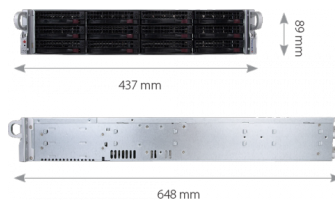

DIMENSIONS

Video	
IP Camera Recording	160 channels at 1920x1080 (video+audio) using H.264 codec 200 channels at 1920x1080 (video+audio) using H.265 codec
Maximum Supported Camera Resolution	4000x3000
Supported Codes	H.264, H.264+, H.265, H.265+, MPEG
Supported Cameras and Protocols	Novus, Novus fisheye, ONVIF, ONVIF fisheye, RTSP, RTSP fisheye
Dualstreaming Support	yes
Display	
Monitor Output	3 x Mini Display Port 1.2, (up to 3 monitors simultaneously)
Maximum Resolution	3 x 4K UltraHD
Audio	
Audio Output	3 x Mini Display Port 1.2
Performance - H.264	
2MPX IP Camera	Recording up to: 160 main streams (while displaying: 8 sub streams) Display up to: 8 sub streams or 8 main streams (while recording: 160 main streams) Playback up to: 8 main streams (while recording: 160 main streams)
4MPX IP Camera	Recording up to: 120 main streams (while displaying: 8 sub streams) Display up to: 8 sub streams or 8 main streams (while recording: 120 main streams) Playback up to: 8 main streams (while recording: 120 main streams)
5MPX IP Camera	Recording up to: 100 main streams (while displaying: 8 sub streams) Display up to: 8 sub streams or 8 main streams (while recording: 100 main streams) Playback up to: 8 main streams (while recording: 8 main streams)
8MPX IP Camera	Recording up to: 80 main streams (while displaying: 8 sub streams) Display up to: 8 sub streams or 6 main streams (while recording: 80 main streams) Playback up to: 6 main streams (while recording: 80 main streams)
12MPX IP Camera	Recording up to: 80 main streams (while displaying: 8 sub streams) Display up to: 8 sub streams or 4 main streams (while recording: 80 main streams) Playback up to: 4 main streams (while recording: 80 main streams)
Performance - H.265	
2MPX IP Camera	Recording up to: 200 main streams (while displaying: 8 sub streams) Display up to: 8 sub streams or 8 main streams (while recording: 200 main streams) Playback up to: 8 main streams (while recording: 200 main streams)
4MPX IP Camera	Recording up to: 160 main streams (while displaying: 8 sub streams) Display up to: 8 sub streams or 8 main streams (while recording: 160 main streams) Playback up to: 8 main streams (while recording: 160 main streams)
5MPX IP Camera	Recording up to: 120 main streams (while displaying: 8 sub streams) Display up to: 8 sub streams or 4 main streams (while recording: 120 main streams) Playback up to: 4 main streams (while recording: 120 main streams)
8MPX IP Camera	Recording up to: 90 main streams (while displaying: 8 sub streams) Display up to: 8 sub streams or 4 main streams (while recording: 90 main streams) Playback up to: 4 main streams (while recording: 90 main streams)
12MPX IP Camera	Recording up to: 90 main streams (while displaying: 8 sub streams) Display up to: 8 sub streams or 4 main streams (while recording: 90 main streams) Playback up to: 4 main streams (while recording: 90 main streams)
Recording	
Recording Mode	Continuous, Schedule, Panic, Triggered: manually, by alarm input, motion detection, video analysis, POS, temperature alarm
Schedule	Individual settings for: each camera, each day of the week, specific days (holidays etc.), configuration with an accuracy of: 15 min, possibility of combining individual recording modes
Prealarm/Postalarm	Up to: 30s / Up to: 600s
Playback	
Recorded Data Search	By Date/Time, Events, "Text-in", Image Analysis Events
Backup	
Backup Methods	USB port (HDD for Flash drive), Network
Backup File Format	JPEG, BMP, AVI, NMS
HDD	
Internal storage for system	1 x SSD NVMe
Internal Storage for Recording	12 x 10TB SAS 3.5" surveillance grade server storage media
RAID Redundancy	RAID types: RAID 0, RAID 1, RAID 5, RAID 6
Alarms	
Alarm input/output in cameras	support of alarm input and output built in cameras
Motion detection	support of motion detection built in cameras
Video Analytics	supported built in analytics in camera
Temperature alarm	support of temperature alarm built in cameras
Licence plate recognition (LPR)	support of selected image analysis functions available in the camera
Network	
Network Interface	2 x Ethernet - RJ45 interface, 10/100/1000 Mbit/s
Network Throughput	up to 450Mbit/s from all cameras, up to 450Mbit/s to all client stations, Max network throughput: 450Mbit/s for each network card
Network Protocols Support	HTTP, TCP/IP, IPv4/v6, UDP, HTTPS, Multicast, FTP, DHCP, DNS, DDNS, NTP, RTSP, SAMBA
Compatible Mobile Applications	NMS Mobile
PTZ	
PTZ Functions	pan, tilt, zoom, preset commands, patterns, tours, auto-scans, focus, iris
Additional interfaces	
USB Ports	4 x USB 2.0, 4 x USB 3.2, 1 x USB 3.2 Type-C, 2 x USB 2.0
Operating System	
Operating System	Microsoft Windows 10 IoT
Recording and Surveillance System	NMS (Novus Management System)
Additional Software	NMS, Internet Explorer
Operation Mode	Pentaplex
OSD	Polish, English, Russian, others
Control	PC mouse and keyboard (in-set included), DCZ keyboard