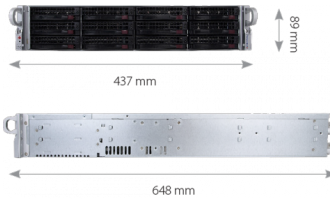

DIMENSIONS

Video	
IP Camera Recording	160 channels at 1920x1080 (video+audio) using H.264 codec 200 channels at 1920x1080 (video+audio) using H.265 codec
Maximum Supported Camera Resolution	4000x3000
Supported Codes	H.264, H.264+, H.265, H.265+, MPEG
Supported Cameras and Protocols	Novus, Novus fisheye, ONVIF, ONVIF fisheye, RTSP, RTSP fisheye
Dualstreaming Support	yes
Display	
Monitor Output	3 x Mini Display Port 1.2, (up to 3 monitors simultaneously)
Maximum Resolution	3 x 4K UltraHD
Audio	
Audio Output	3 x Mini Display Port 1.2
Performance - H.264	
2MPX IP Camera	Recording up to: 160 main streams (while displaying: 8 sub streams) Display up to: 8 sub streams or 8 main streams (while recording: 160 main streams) Playback up to: 8 main streams (while recording: 160 main streams)
4MPX IP Camera	Recording up to: 120 main streams (while displaying: 8 sub streams) Display up to: 8 sub streams or 8 main streams (while recording: 120 main streams) Playback up to: 8 main streams (while recording: 120 main streams)
5MPX IP Camera	Recording up to: 100 main streams (while displaying: 8 sub streams) Display up to: 8 sub streams or 8 main streams (while recording: 100 main streams) Playback up to: 8 main streams (while recording: 8 main streams)
8MPX IP Camera	Recording up to: 80 main streams (while displaying: 8 sub streams) Display up to: 8 sub streams or 6 main streams (while recording: 80 main streams) Playback up to: 6 main streams (while recording: 80 main streams)
12MPX IP Camera	Recording up to: 80 main streams (while displaying: 8 sub streams) Display up to: 8 sub streams or 4 main streams (while recording: 80 main streams) Playback up to: 4 main streams (while recording: 80 main streams)
Performance - H.265	
2MPX IP Camera	Recording up to: 200 main streams (while displaying: 8 sub streams) Display up to: 8 sub streams or 8 main streams (while recording: 200 main streams) Playback up to: 8 main streams (while recording: 200 main streams)
4MPX IP Camera	Recording up to: 160 main streams (while displaying: 8 sub streams) Display up to: 8 sub streams or 8 main streams (while recording: 160 main streams) Playback up to: 8 main streams (while recording: 160 main streams)
5MPX IP Camera	Recording up to: 120 main streams (while displaying: 8 sub streams) Display up to: 8 sub streams or 4 main streams (while recording: 120 main streams) Playback up to: 4 main streams (while recording: 120 main streams)
8MPX IP Camera	Recording up to: 90 main streams (while displaying: 8 sub streams) Display up to: 8 sub streams or 4 main streams (while recording: 90 main streams) Playback up to: 4 main streams (while recording: 90 main streams)
12MPX IP Camera	Recording up to: 90 main streams (while displaying: 8 sub streams) Display up to: 8 sub streams or 4 main streams (while recording: 90 main streams) Playback up to: 4 main streams (while recording: 90 main streams)
Recording	
Recording Mode	Continuous, Schedule, Panic, Triggered: manually, by alarm input, motion detection, video analysis, POS, temperature alarm
Schedule	Individual settings for: each camera, each day of the week, specific days (holidays etc.), configuration with an accuracy of: 15 min, possibility of combining individual recording modes
Prealarm/Postalarm	Up to: 30s / Up to: 600s
Playback	
Recorded Data Search	By Date/Time, Events, "Text-in", Image Analysis Events
Backup	
Backup Methods	USB port (HDD for Flash drive), Network
Backup File Format	JPEG, BMP, AVI, NMS
HDD	
Internal storage for system	1 x SSD NVMe
Internal Storage for Recording	12 x 16TB SAS 3.5" surveillance grade server storage media
RAID Redundancy	RAID types: RAID 0, RAID 1, RAID 5, RAID 6
Alarms	
Alarm input/output in cameras	support of alarm input and output built in cameras
Motion detection	support of motion detection built in cameras
Video Analytics	supported built in analytics in camera
Temperature alarm	support of temperature alarm built in cameras
Licence plate recognition (LPR)	support of selected image analysis functions available in the camera
Network	
Network Interface	2 x Ethernet - RJ45 interface, 10/100/1000 Mbit/s
Network Throughput	up to 450Mbit/s from all cameras, up to 450Mbit/s to all client stations, Max network throughput: 450Mbit/s for each network card
Network Protocols Support	HTTP, TCP/IP, IPv4/v6, UDP, HTTPS, Multicast, FTP, DHCP, DNS, DDNS, NTP, RTSP, SAMBA
Compatible Mobile Applications	NMS Mobile
PTZ	
PTZ Functions	pan, tilt, zoom, preset commands, patterns, tours, auto-scans, focus, iris
Additional interfaces	
USB Ports	4 x USB 2.0, 4 x USB 3.2, 1 x USB 3.2 Type-C, 2 x USB 2.0
Operating System	
Operating System	Microsoft Windows 10 IoT
Recording and Surveillance System	NMS (Novus Management System)
Additional Software	NMS, Internet Explorer
Operation Mode	Pentaplex
OSD	Polish, English, Russian, others
Control	PC mouse and keyboard (in-set included), DCZ keyboard