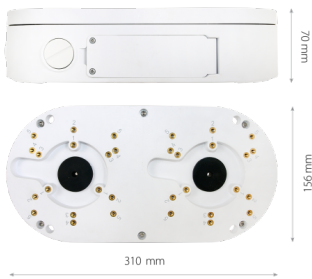

# Wall/ceiling mount bracket indoor/outdoor

NVS-4020JBD

## DIMENSIONS

Wall/ceiling adapter, indoor/outdoor with built-in PoE +/-PoE switch. Detailed technical data of the built-in switch is available at this link: [NVS-4020JBD - technical data of the built-in PoE switch](#)

Type	wall/ceiling mount adapter with cable gland, indoor/outdoor
Application	a detailed list of compatible cameras and other products can be found in the file available in the "Downloadable Files" section
Material	glass fiber reinforced polyamide
Color	white
Load Capacity	10 kg
Degree of Protection	IP 66
Dimensions (mm)	310 (W) x 70 (H) x 156 (L)
Weight	1.2 kg