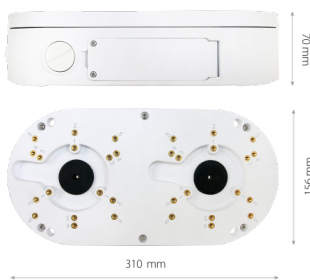

Wall/ceiling mount bracket indoor/outdoor

NVS-4020JBD

DIMENSIONS

Wall/ceiling adapter, indoor/outdoor with built-in PoE +/-PoE switch. Detailed technical data of the built-in switch is available at this link: [NVS-4020JBD - technical data of the built-in PoE switch](#)

Type	wall/ceiling mount adapter with cable gland, indoor/outdoor
Application	a detailed list of compatible cameras and other products can be found in the file available in the "Downloadable Files" section
Material	glass fiber reinforced polyamide
Color	white
Load Capacity	10 kg
Degree of Protection	IP 66
Dimensions (mm)	310 (W) x 70 (H) x 156 (L)
Weight	1.2 kg