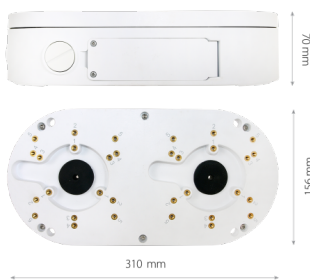

# Wall/ceiling mount bracket indoor/outdoor

NVS-4020JBD

## DIMENSIONS

Wall/ceiling adapter, indoor/outdoor with built-in PoE +/-PoE switch. Detailed technical data of the built-in switch is available at this link: [NVS-4020JBD - technical data of the built-in PoE switch](#)

Type	wall/ceiling mount adapter with cable gland, indoor/outdoor
Application	a detailed list of compatible cameras and other products can be found in the file available in the "Downloadable Files" section
Material	glass fiber reinforced polyamide
Color	white
Load Capacity	10 kg
Degree of Protection	IP 66
Dimensions (mm)	310 (W) x 70 (H) x 156 (L)
Weight	1.2 kg