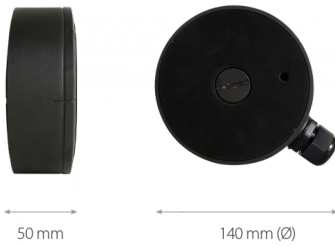

# Wall/ceiling mount bracket indoor/outdoor

NVB-6035JB/7043

## DIMENSIONS

Type	wall/ceiling mount adapter with cable gland, indoor/outdoor
Application	selected 6000 IP series models of camera (detailed list of compatible cameras and other products can be found on the website in the file in the "Downloads" tab)
Material	aluminium
Color	gray
Load Capacity	10 kg
Degree of Protection	IP 66
Dimensions (mm)	140 $\varnothing$ x 50 (height)
Weight	0.5 kg