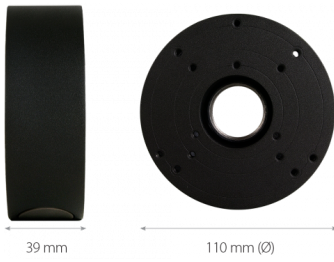

Wall/ceiling mount bracket indoor

NVB-6050JB/7043

DIMENSIONS

Type	wall/ceiling mount bracket, indoor
Application	selected 6000 IP series models of camera (detailed list of compatible cameras and other products can be found on the website in the file in the "Downloads" tab)
Material	aluminum alloy
Color	gray
Load Capacity	3 kg
Dimensions (mm)	110 \varnothing x 39 (height)
Weight	0.3 kg