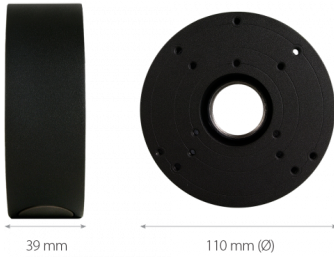

Wall/ceiling mount bracket indoor

NVB-6050JB/7043

DIMENSIONS

Type	wall/ceiling mount bracket, indoor
Application	selected 6000 IP series models of camera (detailed list of compatible cameras and other products can be found on the website in the file in the "Downloads" tab)
Material	aluminum alloy
Color	gray
Load Capacity	3 kg
Dimensions (mm)	110 ϕ x 39 (height)
Weight	0.3 kg