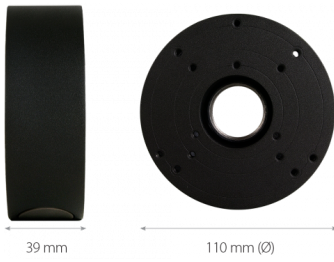

# Wall/ceiling mount bracket indoor

NVB-6050JB/7043

## DIMENSIONS

Type	wall/ceiling mount bracket, indoor
Application	selected 6000 IP series models of camera (detailed list of compatible cameras and other products can be found on the website in the file in the "Downloads" tab)
Material	aluminum alloy
Color	gray
Load Capacity	3 kg
Dimensions (mm)	110 $\phi$ x 39 (height)
Weight	0.3 kg