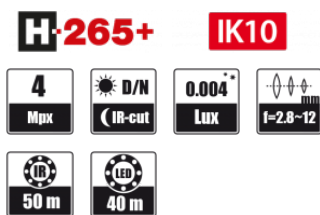

noVus

4 MPX Bullet IP Camera with white light and IR illuminator

NVIP-4H-6202M/WL-II

6000 VSS IP

FUNCTIONS

COMPATIBILITY

KEY FEATURES

- Resolution: 4 MPX
- Lens: motorized, auto-focus function, f=2.8 ~ 12 mm/F1.4
- MicroSD card support
- D/N function - IR cut filter
- Video content analysis based on Deep Learning
- microSD card support
- WDR with double scan sensor
- Min. Illumination from 0.004 lx
- IR LED, range up to 50 m
- white LED illuminator, range up to 40 m