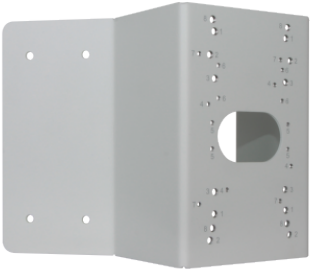

# Corner mount adapter

NVB-4000CA

Type	corner mount adapter
Application	selected models of 4000 IP series cameras (a detailed list of compatible cameras and other products can be found on the website in the file in the "Downloads" tab)
Material	steel
Color	white
Load Capacity	10 kg
Dimensions (mm)	271 (W) x 200 (H) x 173 (D)
Weight	2.3 kg