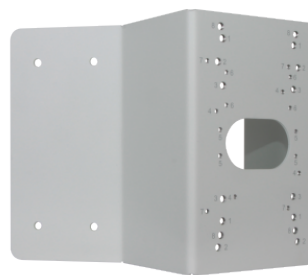

Corner mount adapter

NVB-4000CA

Type	corner mount adapter
Application	selected models of 4000 IP series cameras (a detailed list of compatible cameras and other products can be found on the website in the file in the "Downloads" tab)
Material	steel
Color	white
Load Capacity	10 kg
Dimensions (mm)	271 (W) x 200 (H) x 173 (D)
Weight	2.3 kg