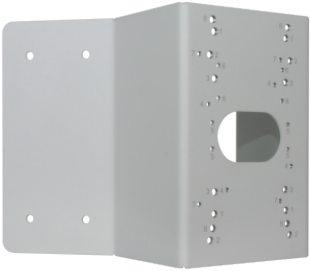

Corner mount adapter

NVB-4000CA

Type	corner mount adapter
Application	selected models of 4000 IP series cameras (a detailed list of compatible cameras and other products can be found on the website in the file in the "Downloads" tab)
Material	steel
Color	white
Load Capacity	10 kg
Dimensions (mm)	271 (W) x 200 (H) x 173 (D)
Weight	2.3 kg