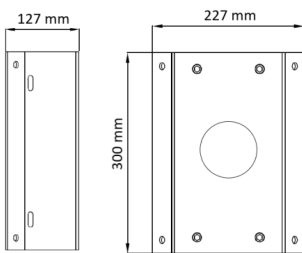

## Corner mount adapter

NVB-SD6500CA

### DIMENSIONS

Type	corner mount adapter
Application	wall mount bracket, indoor/outdoor NVB-SD6500B
Material	steel
Color	white
Load Capacity	15 kg
Dimensions (mm)	240 (W) x 300 (H) x 127 (D)
Weight	4 kg